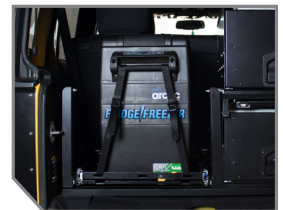

NEW PRODUCT AVAILABLE!

CARGO BOXES WITH SLIDE OUT DRAWERS

Overland Vehicle System's Cargo Box with Slide Out Drawer & Work/Party station is ideal for the organized aficionado. Perfect for single or stackable use, it features marine-grade hardware and an oversized lockable paddle lock for security. Organize all your gear easily, and enjoy the ergonomic design with a sliding top for expanded work area and easy access. OVS offers high-quality overland gear for any adventure.

SLEEK COMPACT DESIGN

AIRCRAFT GRADE ALUMINUM

BLACK POWDER COATING

EASY TO USE

Features + Benefits

- Two Stage Dual Powder Coat with a 5 Year finish warranty
- Stainless Steel Military Spec Bearings that Will Last you a Lifetime
- Removal Drawer with Quick Release
- Over-Sized Lockable Paddle Lock that Fits your Hand Nicely

HDPE WORKSTATION CAN BE USED AS A CUTTING BOARD

TIE DOWN POINTS ALLOW YOU TO SECURE LOADS

MARINE GRADE CARPET THAT WILL NOT STAIN OR MILDEW

TOP SLIDES FORWARD FOR EASY ACCESS

PART #	DESCRIPTION
21010201	CARGO BOX WITH SLIDE OUT DRAWER & WORKING STATION - BLACK POWDER COAT
21010301	CARGO BOX WITH SLIDE OUT DRAWER - BLACK POWDER COAT